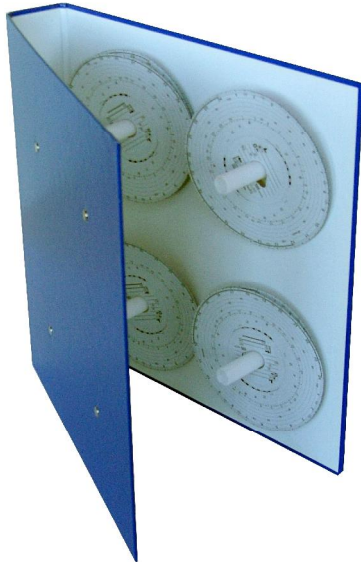

Practical Storing Means for Tachograph Charts and more...

Chart file folder – CFF-001

for four drivers with each 300 charts amounting to 1200 charts can stored in the folder.

The standard colour is blue, possible in back too.

The Box – TRB-001

round as the chart, robust and functional. It protects the tachograph charts against damage and being soiled.

Pouch wallet – CB-001

suitable for filing tachograph charts and CDs. These pouches are useful for protection when mailing them.

Driver wallet – DW-002

with pockets for tachograph charts, fuel reports, driving licence, chip cards and similar...and even a place to put your Biro pen, all zipper locked!

All very convenient and save!